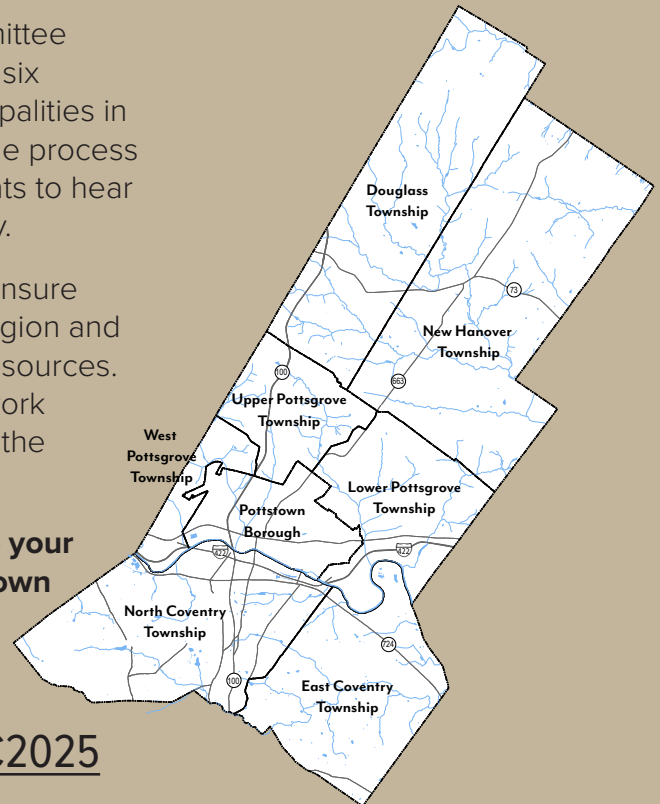

PLEASE TAKE OUR COMMUNITY SURVEY

The Pottstown Metropolitan Regional Planning Committee (PMRPC) was formed in October of 2005 and covers six municipalities in Montgomery County and two municipalities in Chester County (see map to the right). PMRPC is in the process of updating its regional comprehensive plan and wants to hear your feedback as a stakeholder within the community.

The intent of the regional comprehensive plan is to ensure proper management of future development in the Region and protection of the area's unique cultural and natural resources. The plan will provide a long-range vision and framework for future development in the Pottstown Region over the next 20 years.

Please take our online, community survey to share your opinions on what you value most about the Pottstown Region and what you would like to see improved.